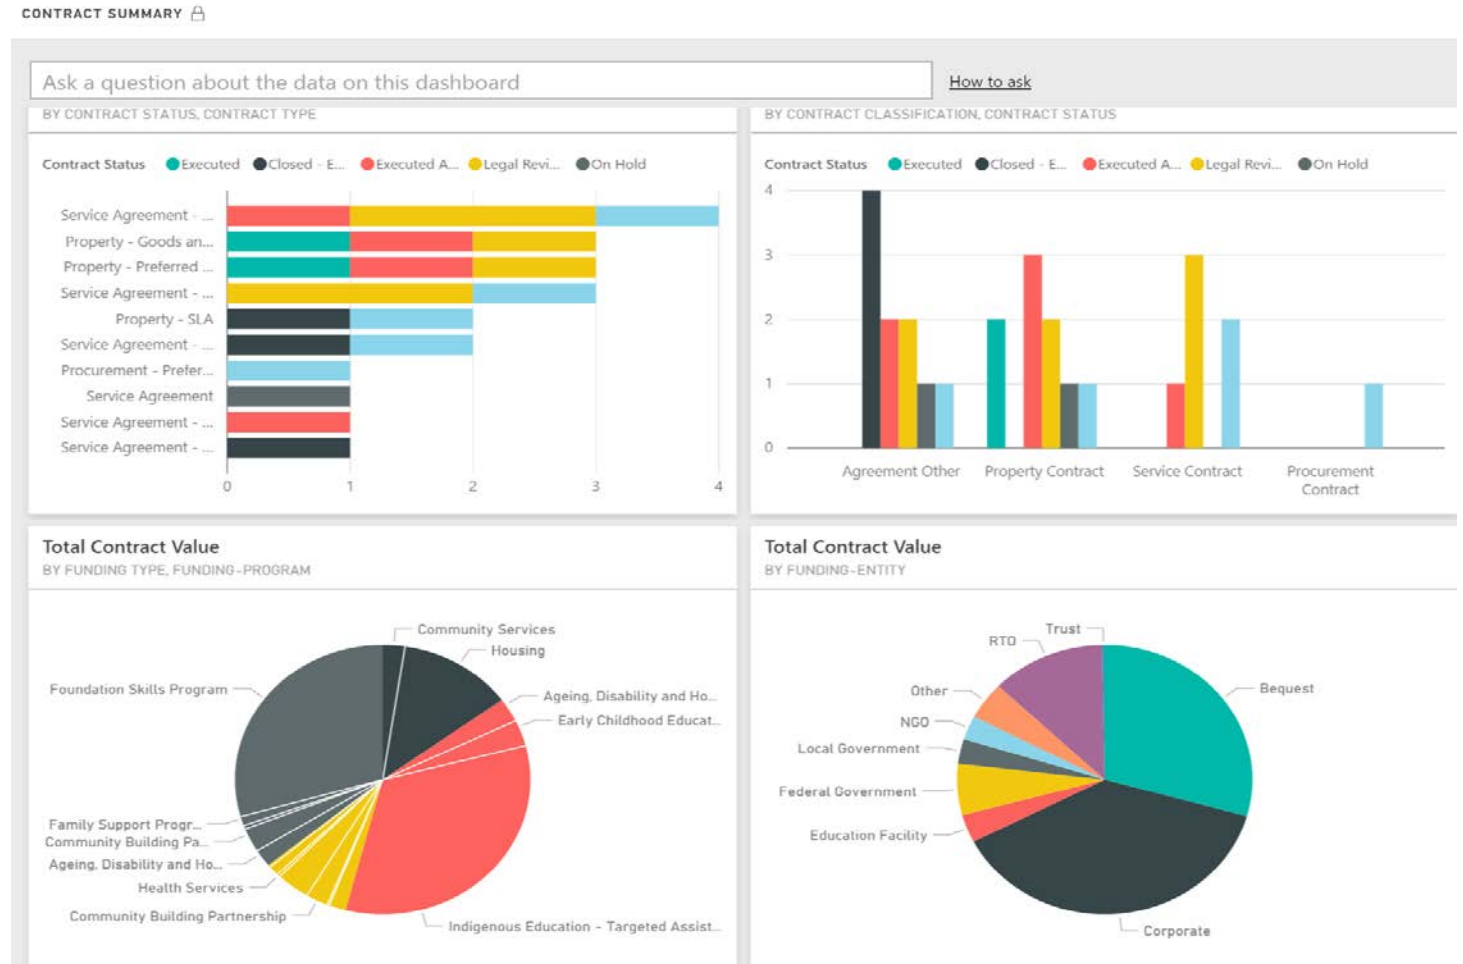

Connect to on-premises SQL Server Analysis Services models

- ➔ Tabular and multidimensional

Data Solutions

Business decision-making is an art based on information, not guesswork

"The Microsoft BI Solution provides a raft of tangible benefits to our business, but the real benefits are the intangible strategic benefits"
- Group Manager, Kennards Hire

Data warehouse and Business Intelligence Experts

Strategy & Roadmaps

Microsoft SQL Server*

Big Data

Data Warehousing (xDW)

Antares' DW Framework

Business Intelligence

Data Analytics

Self-Service Analytics

* As a Microsoft Gold Partner, Antares' implementations are based on, but not restricted to the Microsoft BI Toolset (SQL Server)

Some of the Benefits

5 day on-site Power BI workshop with key business stakeholders to enable powerful data insights:

- Reduce implementation times for reporting.
- Do it yourself, self-service BI.
- Share your valuable findings with others within your organisation.
- Create production-ready reports.

"You're sitting on a goldmine of data".