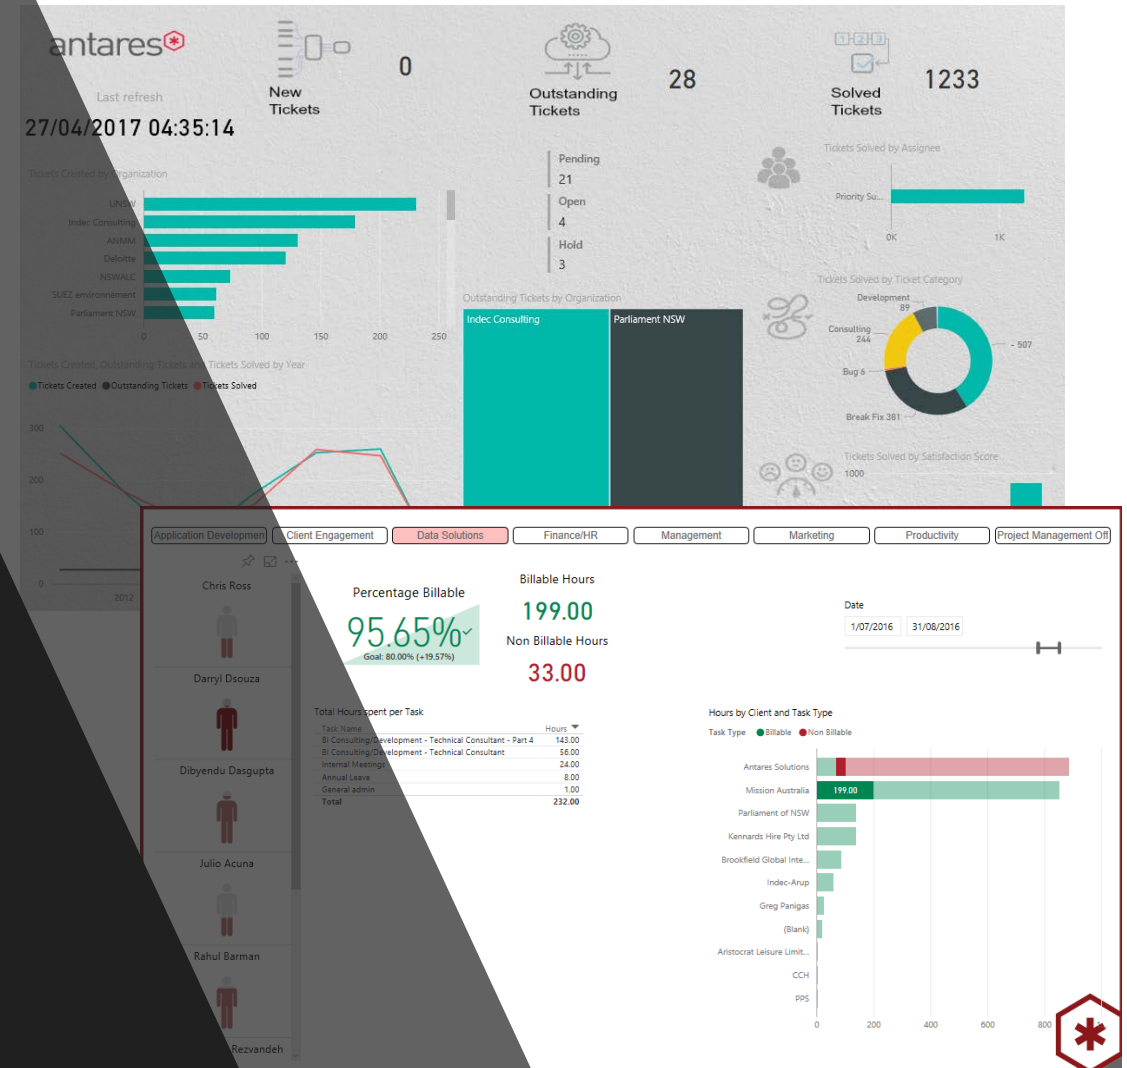

Server vulnerabilities by phase

Power BI, a visualization tool

Stored
Data

Processed
Data

Streaming
Data

Evolving data insights and the data platform

Seamless integration with Office 365 and Azure

- ➔ Team collaboration through support for Office 365 Groups
- ➔ Seamless navigation to other workloads in Office 365 and Azure
- ➔ Use Excel data and pin live charts to your Power BI dashboards
- ➔ View Excel spreadsheets through support for Excel Online

THE VALUE OF POWER BI

The Value of Power BI: A Personal Experience

OTHER APPLICATIONS OF POWER BI

Seamless integration across the Microsoft Data Platform provides quicker and more cost effective deployment for any data project

NEXT STEPS FOR POWER BI

ARCHITECTURE

CULTURE

A PROCESS

SUCCESS IN DATA AND ANALYTICS

Deploy quickly with a **hybrid** solution

Access on-premises data any way you like

- ➔ Scheduled refresh
- ➔ Live connection

Connect to on-premises SQL Server Analysis Services models

- ➔ Tabular and multidimensional

Data Solutions

Business decision-making is an art based on information, not guesswork

"The Microsoft BI Solution provides a raft of tangible benefits to our business, but the real benefits are the intangible strategic benefits"
- Group Manager, Kennards Hire