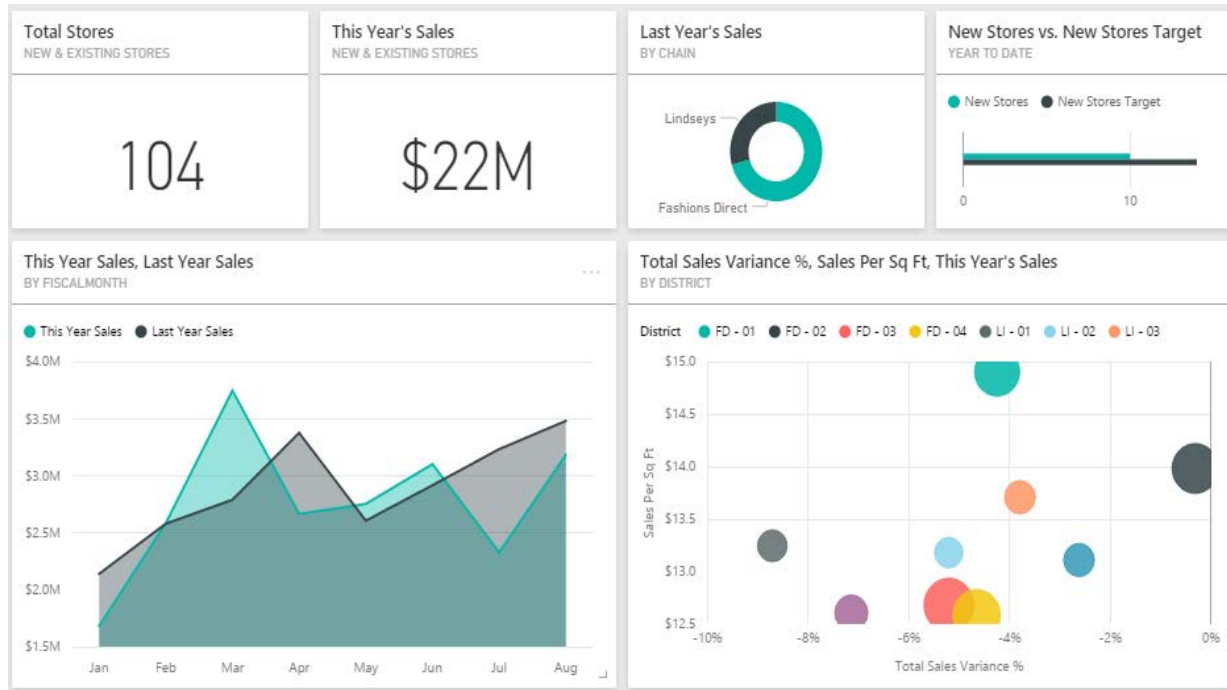

NEXT STEPS FOR POWER BI

ARCHITECTURE

CULTURE

A PROCESS

SUCCESS IN DATA AND ANALYTICS

Deploy quickly with a **hybrid** solution

Access on-premises data any way you like

- ➔ Scheduled refresh
- ➔ Live connection

Connect to on-premises SQL Server Analysis Services models

- ➔ Tabular and multidimensional

Data Solutions

Business decision-making is an art based on information, not guesswork

"The Microsoft BI Solution provides a raft of tangible benefits to our business, but the real benefits are the intangible strategic benefits"
- Group Manager, Kennards Hire