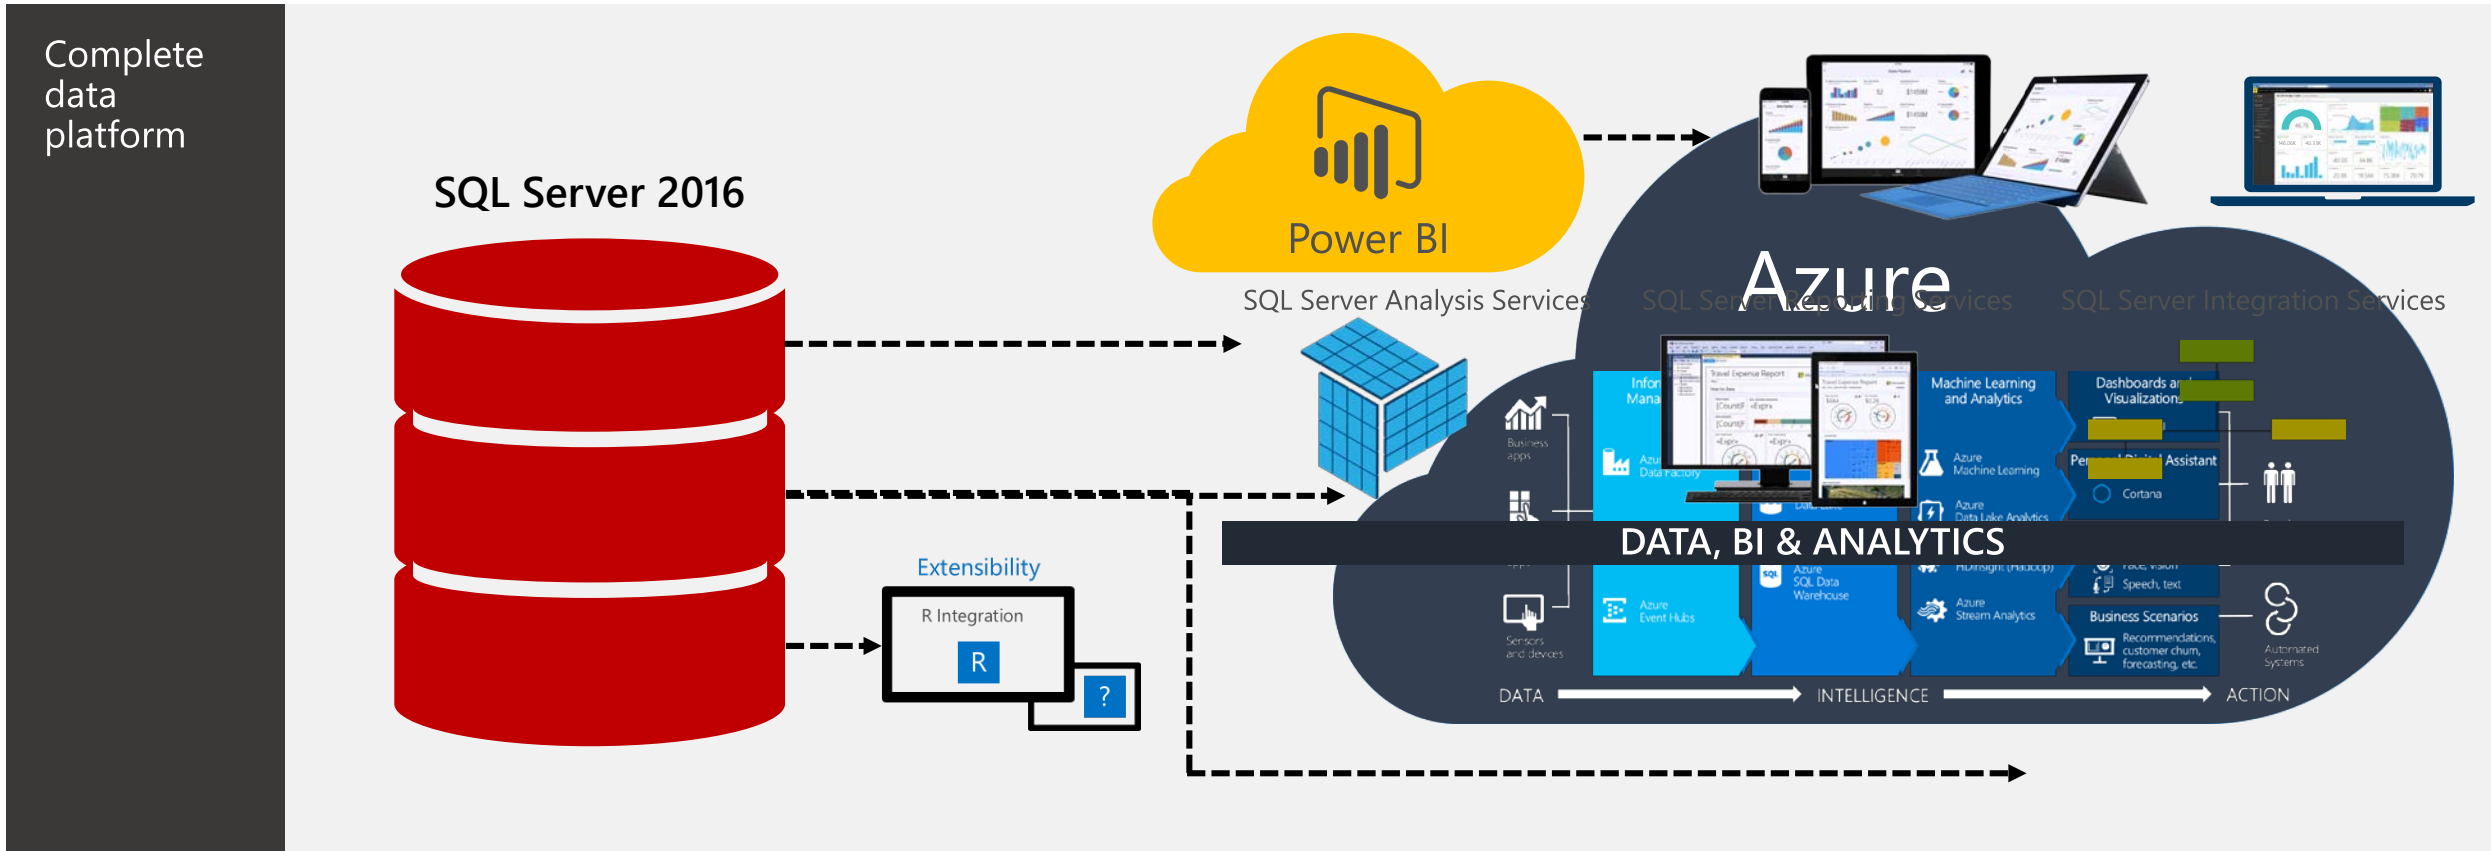

Server vulnerabilities by phase

Power BI, a visualization tool

Stored
Data

Processed
Data

Streaming
Data

Evolving data insights and the data platform

Seamless integration with Office 365 and Azure

- ➔ Team collaboration through support for Office 365 Groups
- ➔ Seamless navigation to other workloads in Office 365 and Azure
- ➔ Use Excel data and pin live charts to your Power BI dashboards
- ➔ View Excel spreadsheets through support for Excel Online

THE VALUE OF POWER BI

The Value of Power BI: A Personal Experience

OTHER APPLICATIONS OF POWER BI

Seamless integration across the Microsoft Data Platform provides quicker and more cost effective deployment for any data project

NEXT STEPS FOR POWER BI

ARCHITECTURE

CULTURE

A PROCESS

SUCCESS IN DATA AND ANALYTICS

Deploy quickly with a **hybrid** solution

Access on-premises data any way you like

- ➔ Scheduled refresh
- ➔ Live connection

Connect to on-premises SQL Server Analysis Services models

- ➔ Tabular and multidimensional

Data Solutions

Business decision-making is an art based on information, not guesswork

"The Microsoft BI Solution provides a raft of tangible benefits to our business, but the real benefits are the intangible strategic benefits"
- Group Manager, Kennards Hire