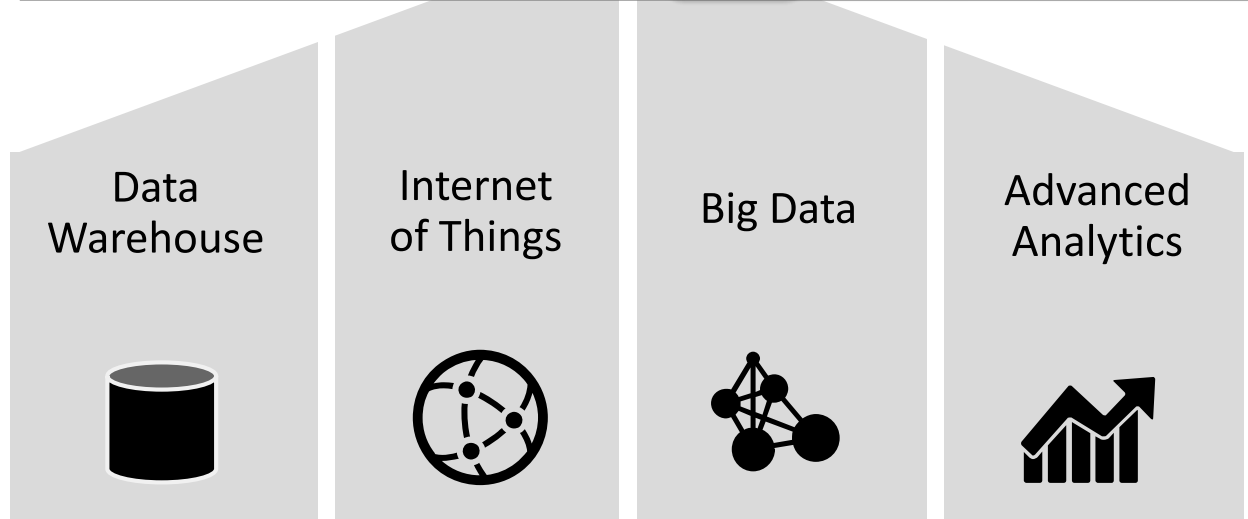

Server vulnerabilities by phase

Power BI, a visualization tool

Stored
Data

Processed
Data

Streaming
Data

Evolving data insights and the data platform

Seamless integration with Office 365 and Azure

- ➔ Team collaboration through support for Office 365 Groups
- ➔ Seamless navigation to other workloads in Office 365 and Azure
- ➔ Use Excel data and pin live charts to your Power BI dashboards
- ➔ View Excel spreadsheets through support for Excel Online

THE VALUE OF POWER BI

The Value of Power BI: A Personal Experience

OTHER APPLICATIONS OF POWER BI

Seamless integration across the Microsoft Data Platform provides quicker and more cost effective deployment for any data project

NEXT STEPS FOR POWER BI

ARCHITECTURE

CULTURE

A PROCESS

SUCCESS IN DATA AND ANALYTICS

Deploy quickly with a **hybrid** solution

Access on-premises data any way you like

- ➔ Scheduled refresh
- ➔ Live connection