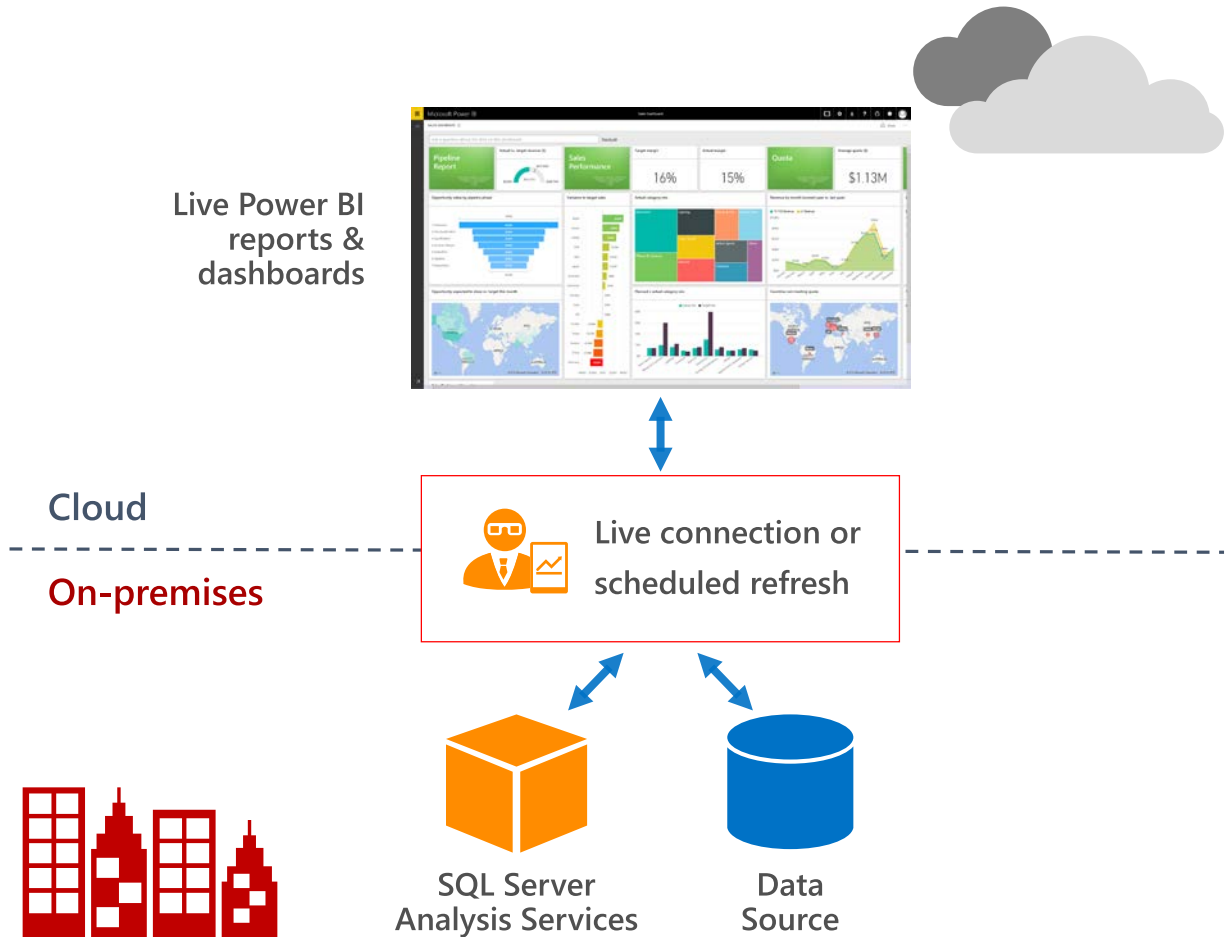

Server vulnerabilities by phase

Power BI, a visualization tool

Stored
Data

Processed
Data

Streaming
Data

Evolving data insights and the data platform

Seamless integration with Office 365 and Azure

- ➔ Team collaboration through support for Office 365 Groups
- ➔ Seamless navigation to other workloads in Office 365 and Azure
- ➔ Use Excel data and pin live charts to your Power BI dashboards
- ➔ View Excel spreadsheets through support for Excel Online

THE VALUE OF POWER BI

The Value of Power BI: A Personal Experience

OTHER APPLICATIONS OF POWER BI

Seamless integration across the Microsoft Data Platform provides quicker and more cost effective deployment for any data project

NEXT STEPS FOR POWER BI

ARCHITECTURE

CULTURE

A PROCESS

SUCCESS IN DATA AND ANALYTICS

Deploy quickly with a **hybrid** solution

Access on-premises data any way you like

- ➔ Scheduled refresh
- ➔ Live connection

Connect to on-premises SQL Server Analysis Services models

- ➔ Tabular and multidimensional

Data Solutions

Business decision-making is an art based on information, not guesswork

"The Microsoft BI Solution provides a raft of tangible benefits to our business, but the real benefits are the intangible strategic benefits"
- Group Manager, Kennards Hire